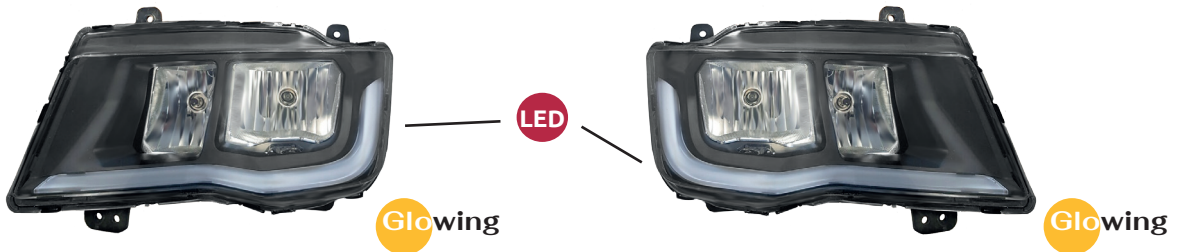

FA801543

OEM 81251016737

FA801544

OEM 81251016738

FA801537

OEM 81251016735

FA801538

OEM 81251016736