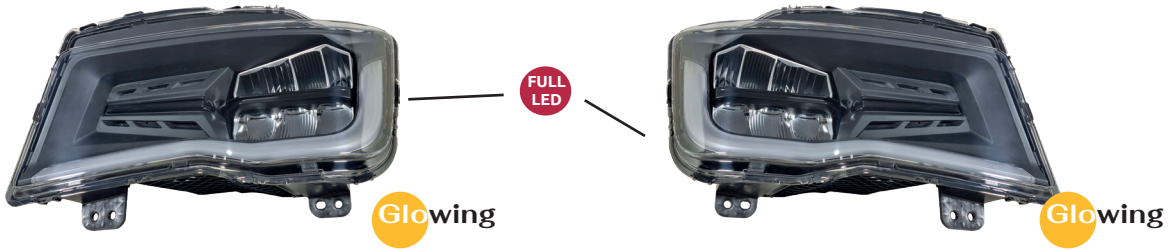

FA862432

OEM 252334005 - 500086753

TGS TGX

Faro principal | Headlight

FA801535

OEM 81251016821

FA801536

OEM 81251016822